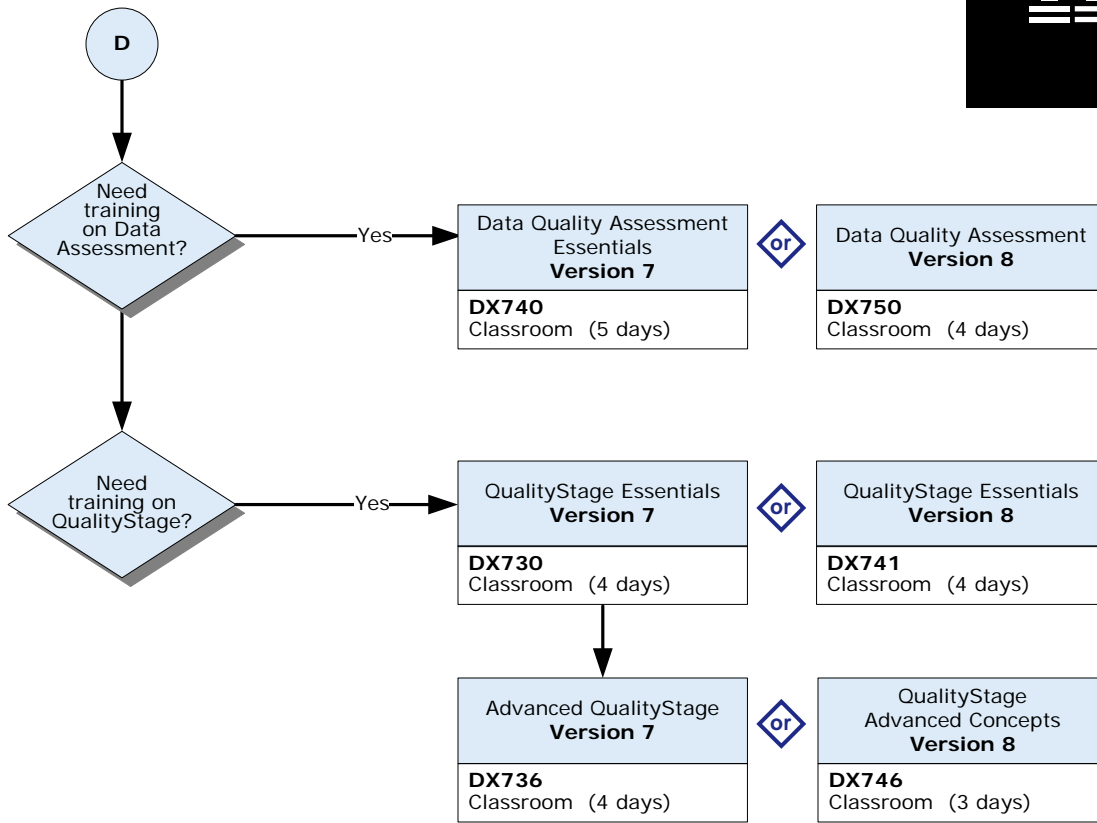

Data Quality Architect

wdis04.091107