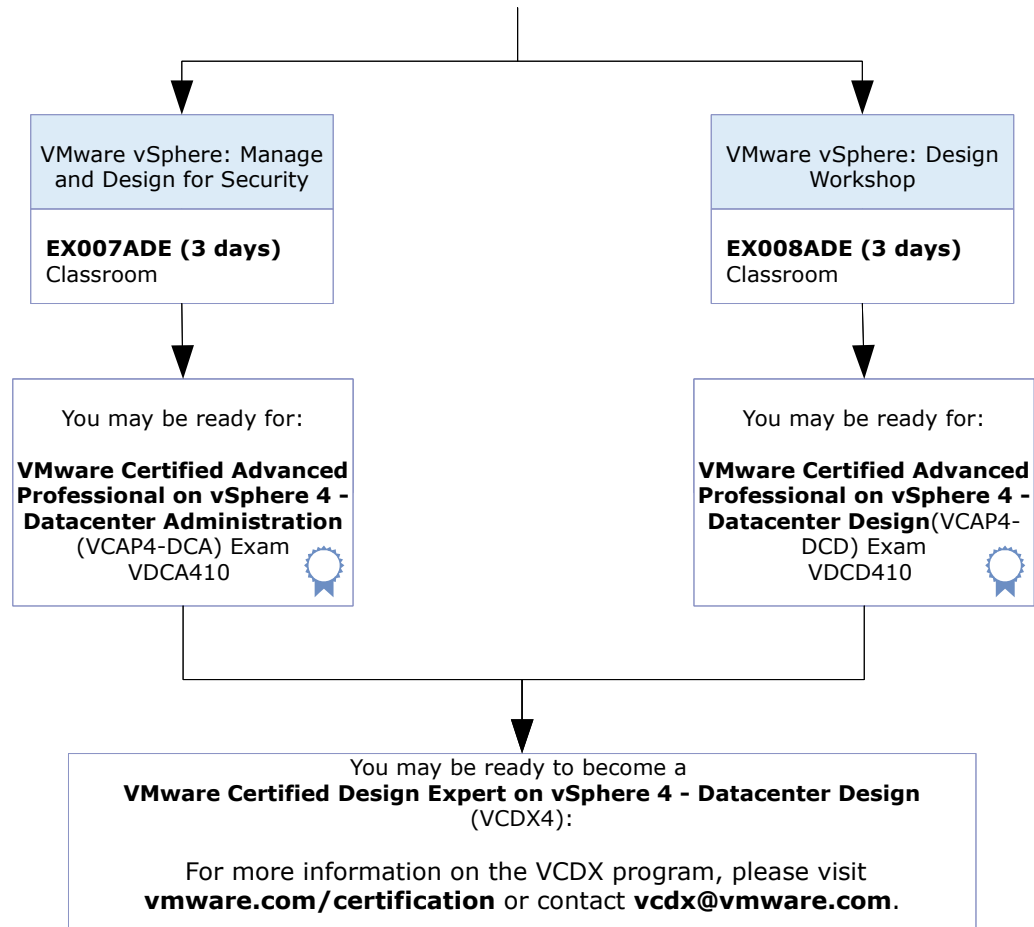

© Copyright IBM Corporation 2012. Alle Rechte vorbehalten.

letzte Aktualisierung: 12.01.2012

VMware vSphere Certification Roadmap

VMware Certified Professional on vSphere 5 (VCP)

VMware vSphere Certification Roadmap

VMware Certified Professional on vSphere 4 (VCP)

VMware Certified Advanced Professional on vSphere 4 (VCAP)

Instructor-led Online Training (ILO) available

VMware vSphere Certification Roadmap

VMware Certified Advanced Professional on vSphere 4 (VCAP)

Currently a VCP 4

START HERE...

VMware View Certification Roadmap

VMware Certified Associate 4 – Desktop (VCA4-DT)